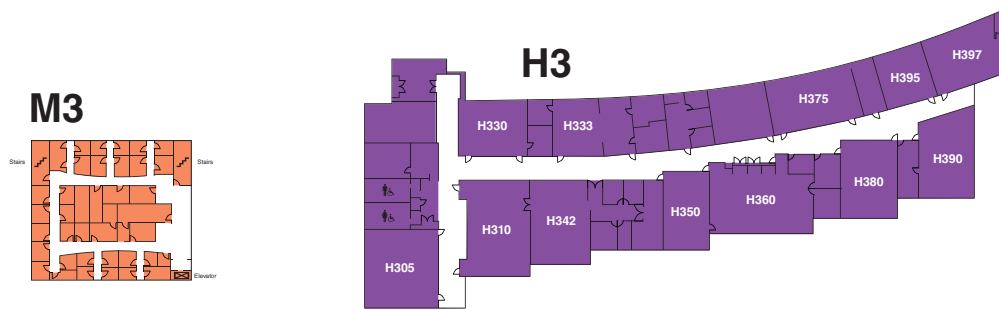

## DIRECTORY

Advancement & External Relations	S205	IceHawks Café	L120	Student Lounge	M145
Affinity Plus Credit Union	L160	IceHawks Center for Equity & Inclusion	M125	Student Senate	M130
Atrium	M180	Information Desk	Main Entrance	Student Services	S105
Business Services & Student Payments	S180	Library	L150	Technology Support Center	L140
Clinic Services	C120	LSC Store	M202	TRIO Student Support Services	L180
Commons	M255	Main Concourse	M100	Transfer Center	L130
Copy Center/Mail Room	M246	President's Office	S205	Tutoring & Learning Center	L170
Esports Lounge	M155	Student Accessibility Services	S155	Veterans Resource Center	M150
Hawks Landing	L201	Student Life	M130	Wellness Center	C110
Human Resources	L230				

## LEGEND

-  You Are Here
-  Stairwell
-  Elevator
-  Restroom

# 3<sup>RD</sup> Floor

# 2<sup>ND</sup> Floor