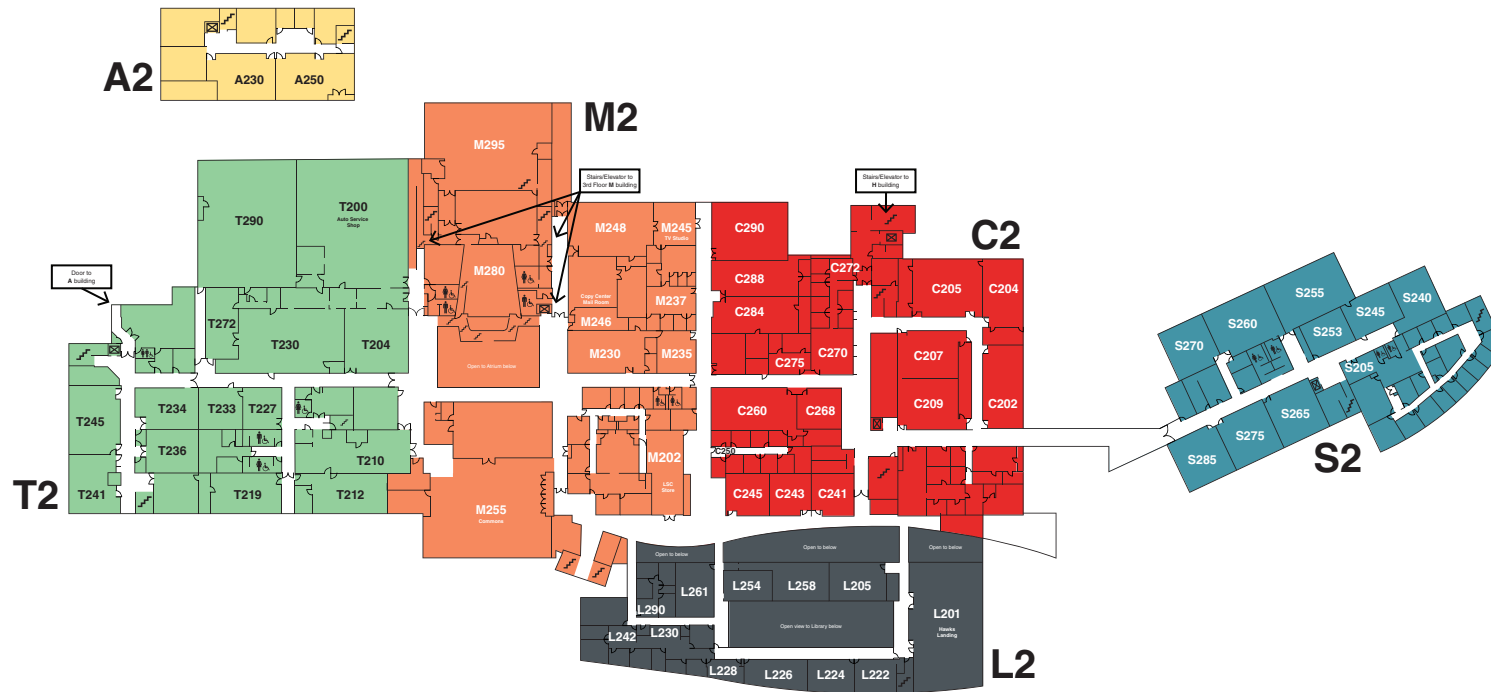

## DIRECTORY

Advancement & External Relations	S205	IceHawks Café	L120	Student Lounge	M145
Affinity Plus Credit Union	L160	IceHawks Center for Equity & Inclusion	M125	Student Senate	M130
Atrium	M180	Information Desk	Main Entrance	Student Services	S105
Business Services & Student Payments	S180	Library	L150	Technology Support Center	L140
Clinic Services	C120	LSC Store	M202	TRIO Student Support Services	L180
Commons	M255	Main Concourse	M100	Transfer Center	L130
Copy Center/Mail Room	M246	President's Office	S205	Tutoring & Learning Center	L170
Esports Lounge	M155	Student Accessibility Services	S155	Veterans Resource Center	M150
Hawks Landing	L201	Student Life	M130	Wellness Center	C110
Human Resources	L230				

## LEGEND

-  You Are Here
-  Stairwell
-  Elevator
-  Restroom

# 3<sup>RD</sup> Floor