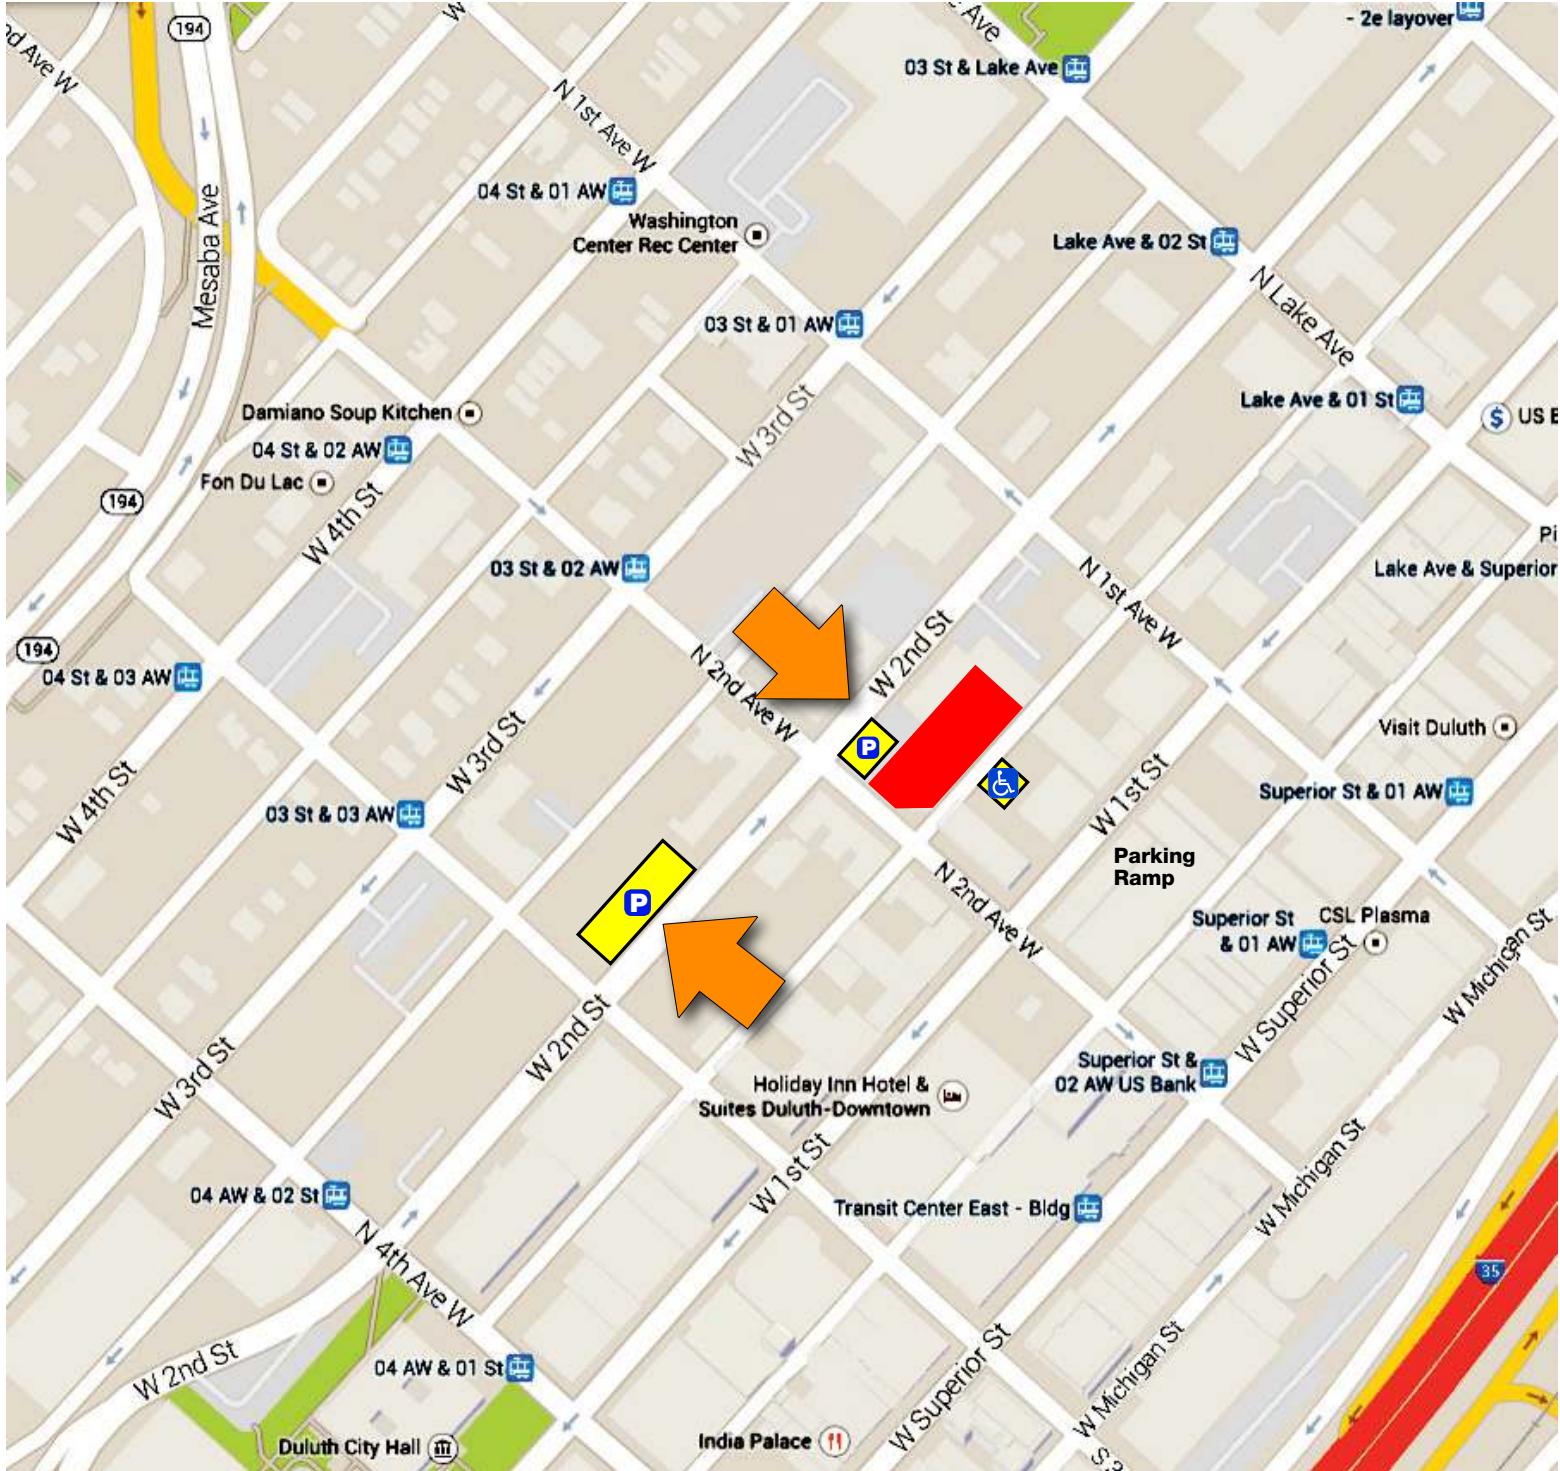

Lake Superior College Parking Map

LSC Downtown Center, 120 North Second Avenue West

-  LSC Downtown Center
-  LSC Parking (w/pass)
-  DTA bus stops
-  Handicapped parking