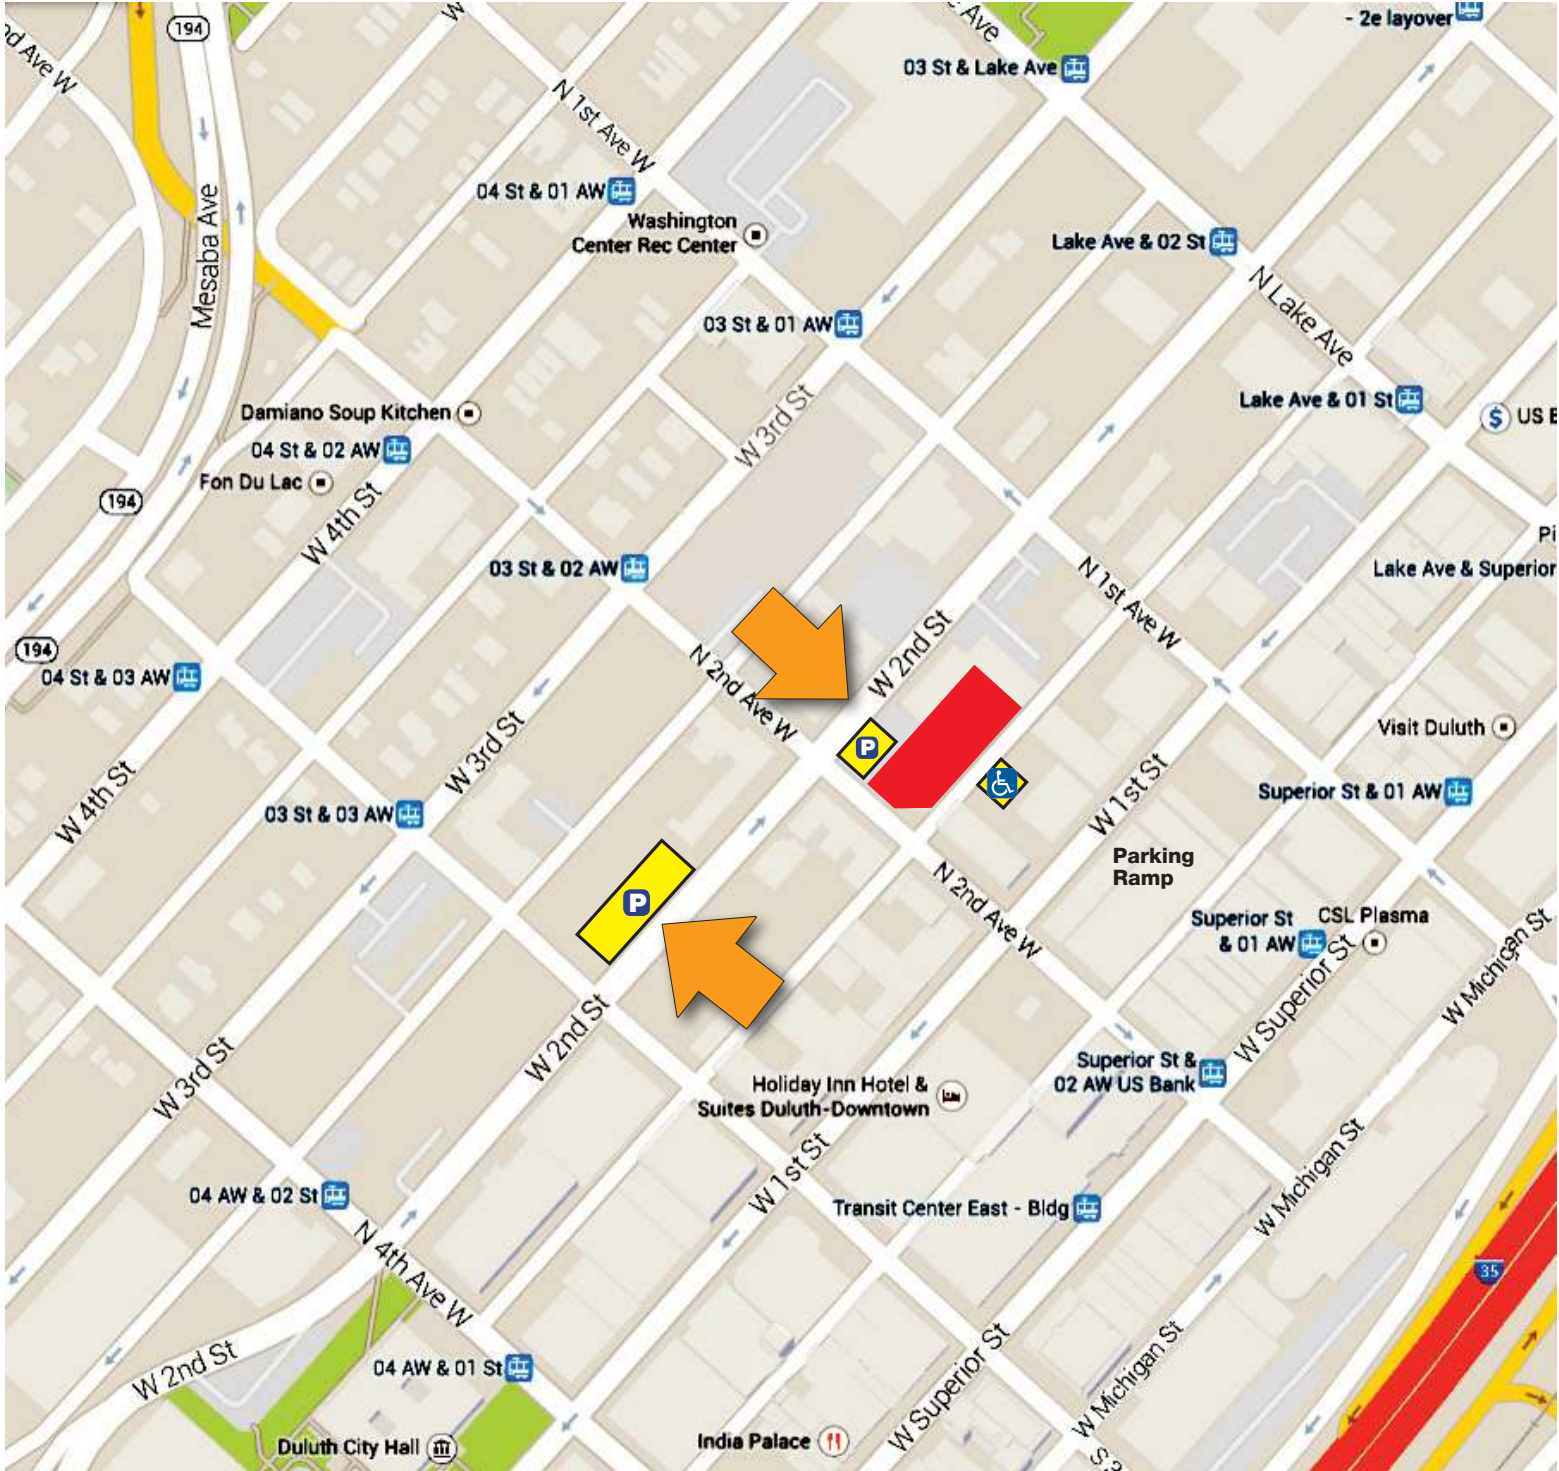

Lake Superior College Parking Map

LSC Downtown Center, 120 North Second Avenue West

-  LSC Downtown Center
-  LSC Parking (w/pass)
-  DTA bus stops
-  Handicapped parking