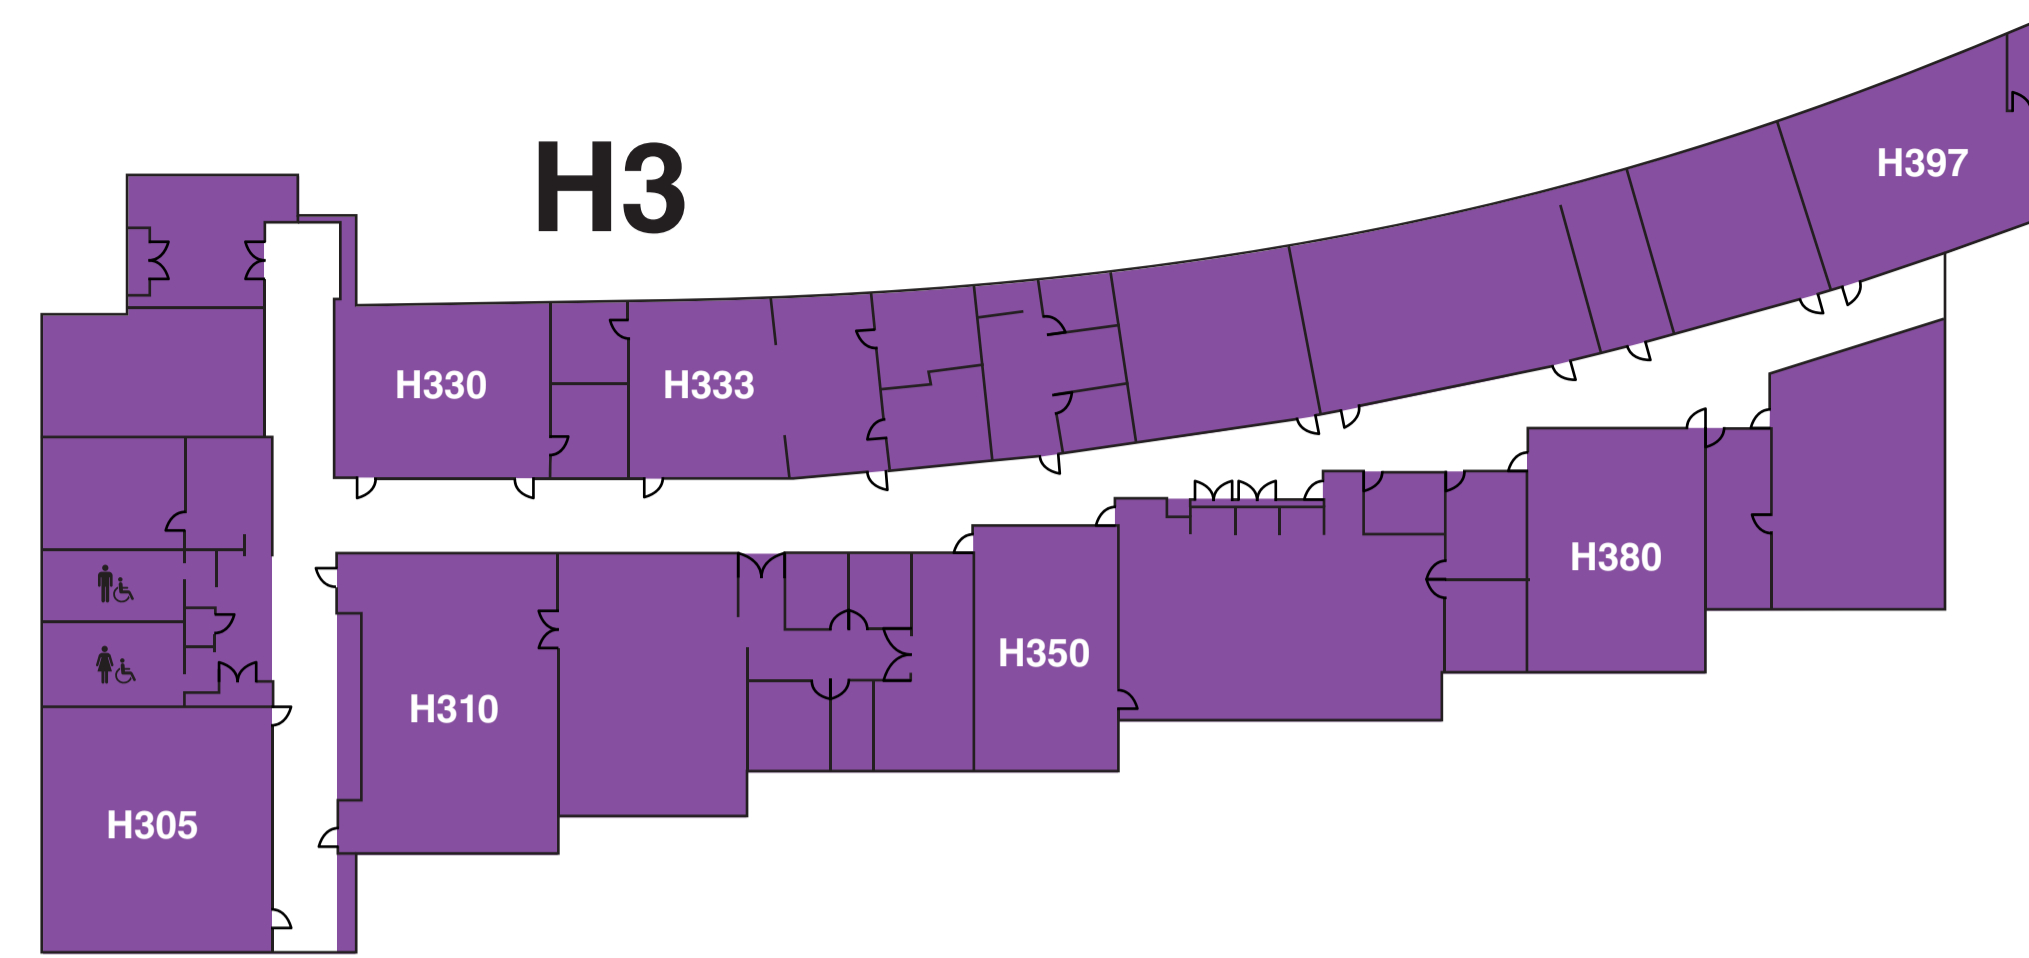

Directory

Administration LSC Foundation	S205	i Information Desk Directions/Maps	L159	Student Senate	L130
Atrium	M180	Intercultural Center	M150	Student Services Admissions/Advising/Counseling/Financial Aid/ Student Support Services/Records	S105
Business Services & Student Payment Office Tuition Payment	S180	Library Book Borrowing/Study Areas	L170	Student Technology Help Desk Computer Support/D2L Support	M120
Career Services Career Explorations/Resume Building/ Interview Prep	L140/L150	LSC Cafe Food/Beverage	M270	TRiO Student Services Community & Study Resources	L290
Clinic Services Dental/Massage/PT	C120	LSC Store Books/LSC Gear/School Supplies	M260	Tutor and Learning Center	M210
Commons Lounge Seating/Student Events	M255	Main Concourse Lounge Seating/Student Events	M100	Veterans' Resource Center Financial Assistance/Benefits/ Family Assistance/Employment	L160
Copy Center Book Binding/Mailing/Postage/Printing	M246	Student Life Student IDs/Rec Sports/ Clubs & Organizations/Health Services	M130	Wellness Center Cardio/Group Classes/Weightlifting	C110
Disability Services Testing Accommodations/ASL Interpreters	S155	Student Lounge Lounge & Group Seating	M145	Workforce Development Continuing Education	L230

3RD Floor

M3

H3

2ND Floor

A2

M2