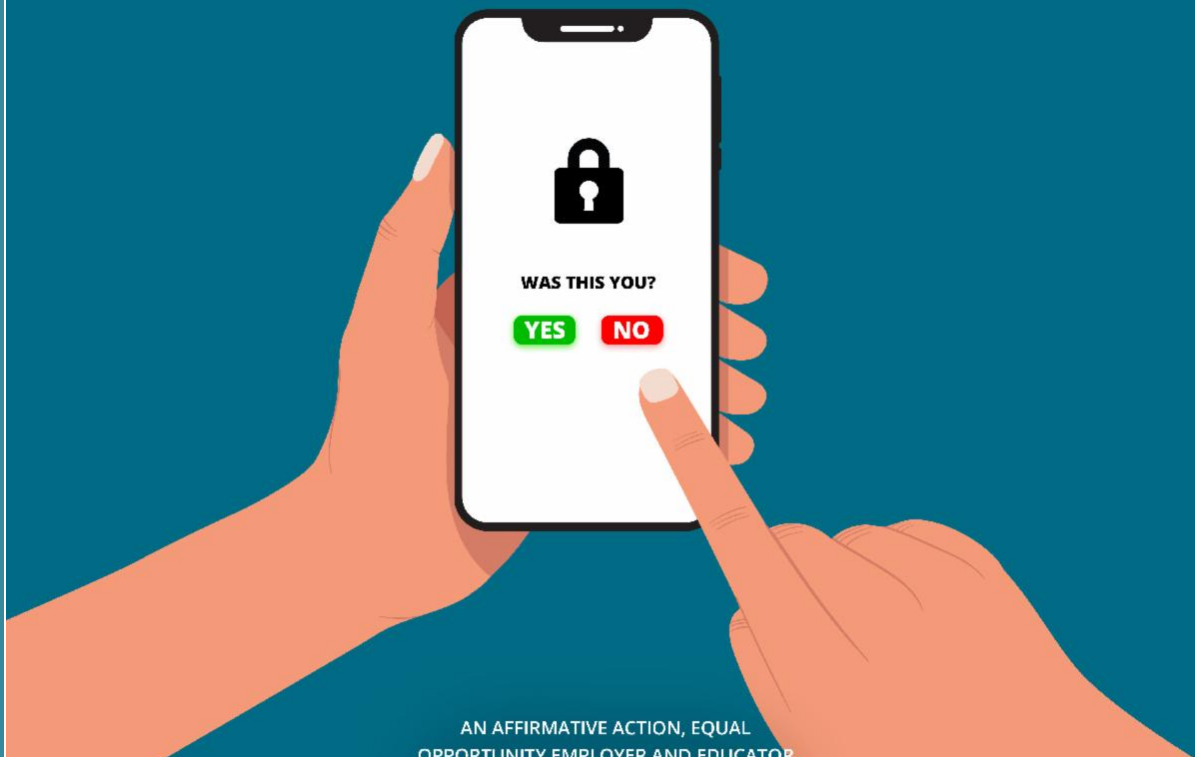

lsc.edu/ApplyToNursing

 **Handshake** The #1 way college students find jobs

Handshake is the #1 way college students find jobs.

Handshake is Lake Superior College's online job board and career management platform that connects students to employers. Find many opportunities to network together, attend career fairs, post resumes, and view part-time & full-time jobs, internships, and on-campus positions. Students can login to Handshake with your StarID and password & complete your profile today!

Handshake is here to help.

joinhandshake.com

MULTI-FACTOR AUTHENTICATION

SIGN IN + VERIFY = ACCESS

Lock Down Your Login Today!
Visit the Technology Help Desk
M145 - Student Lounge

Enroll in Minnesota State's Multi-Factor Authentication by
October 1, 2021