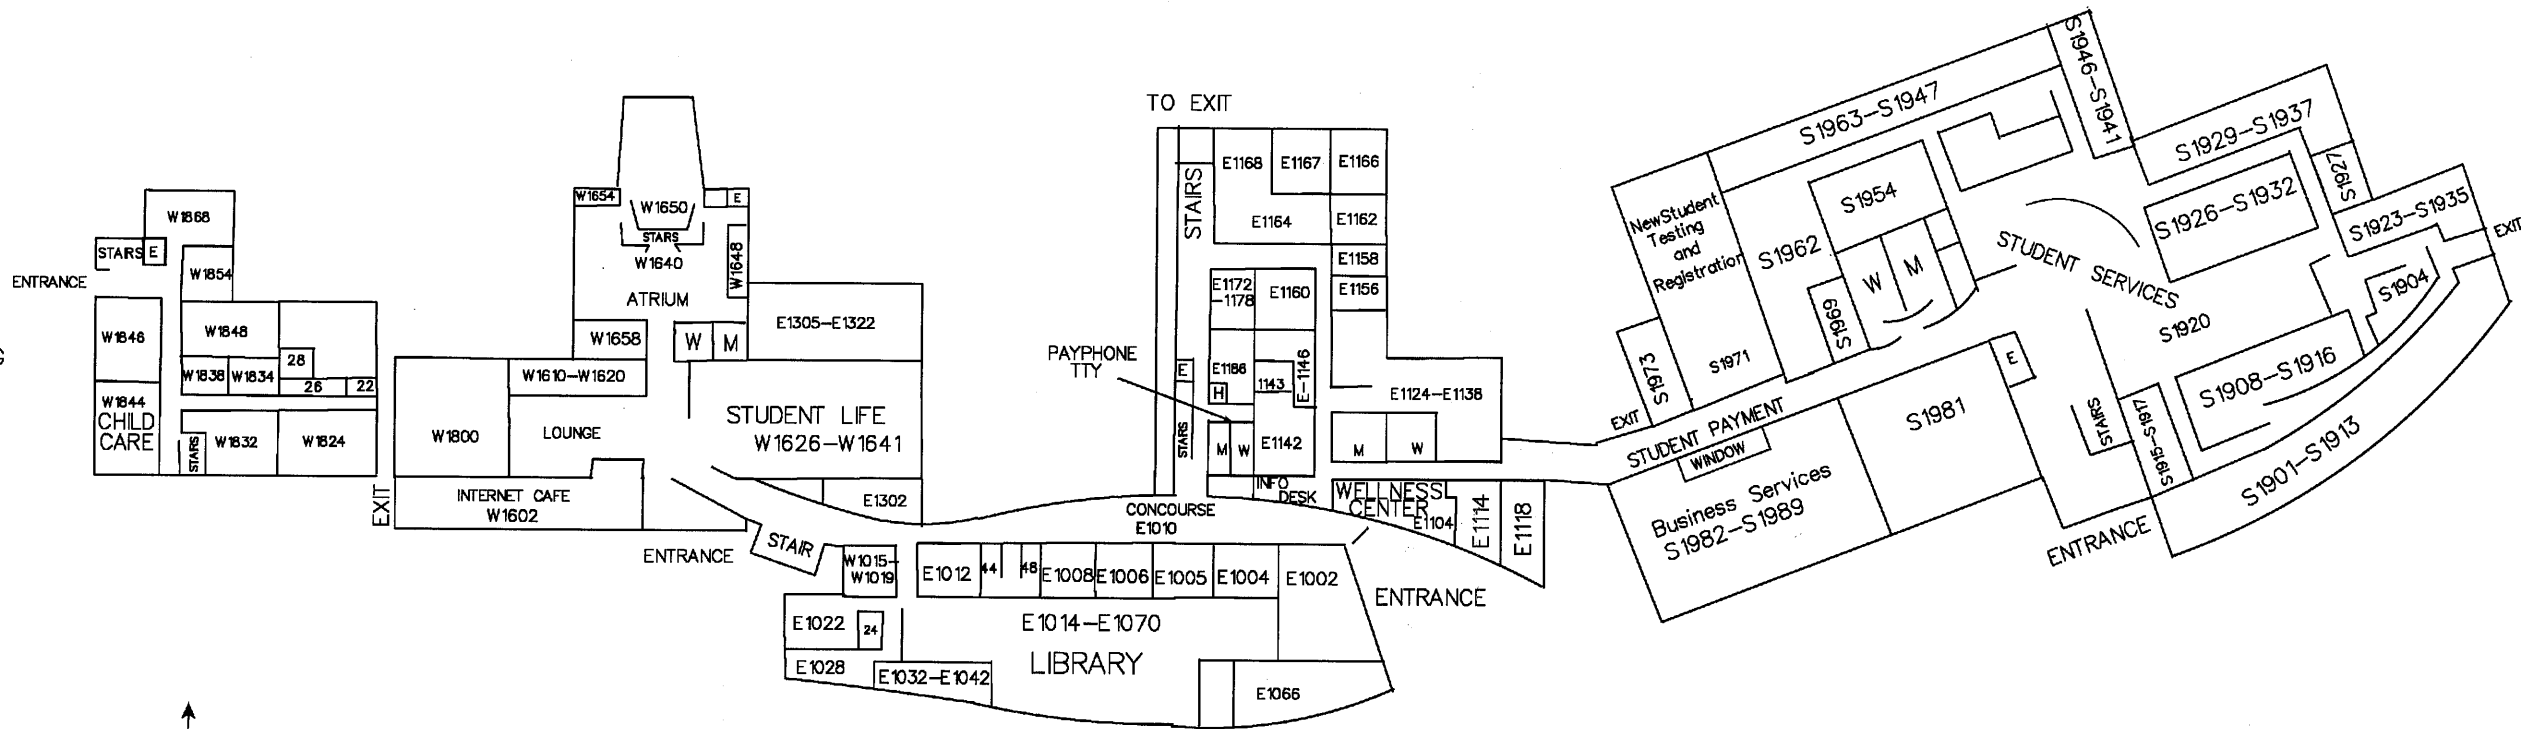

TO WEST
PARKING
LOT

LAKE SUPERIOR COLLEGE
2101 TRINITY ROAD
DULUTH, MN

FIRST FLOOR
2008

EAST PARKING LOTS