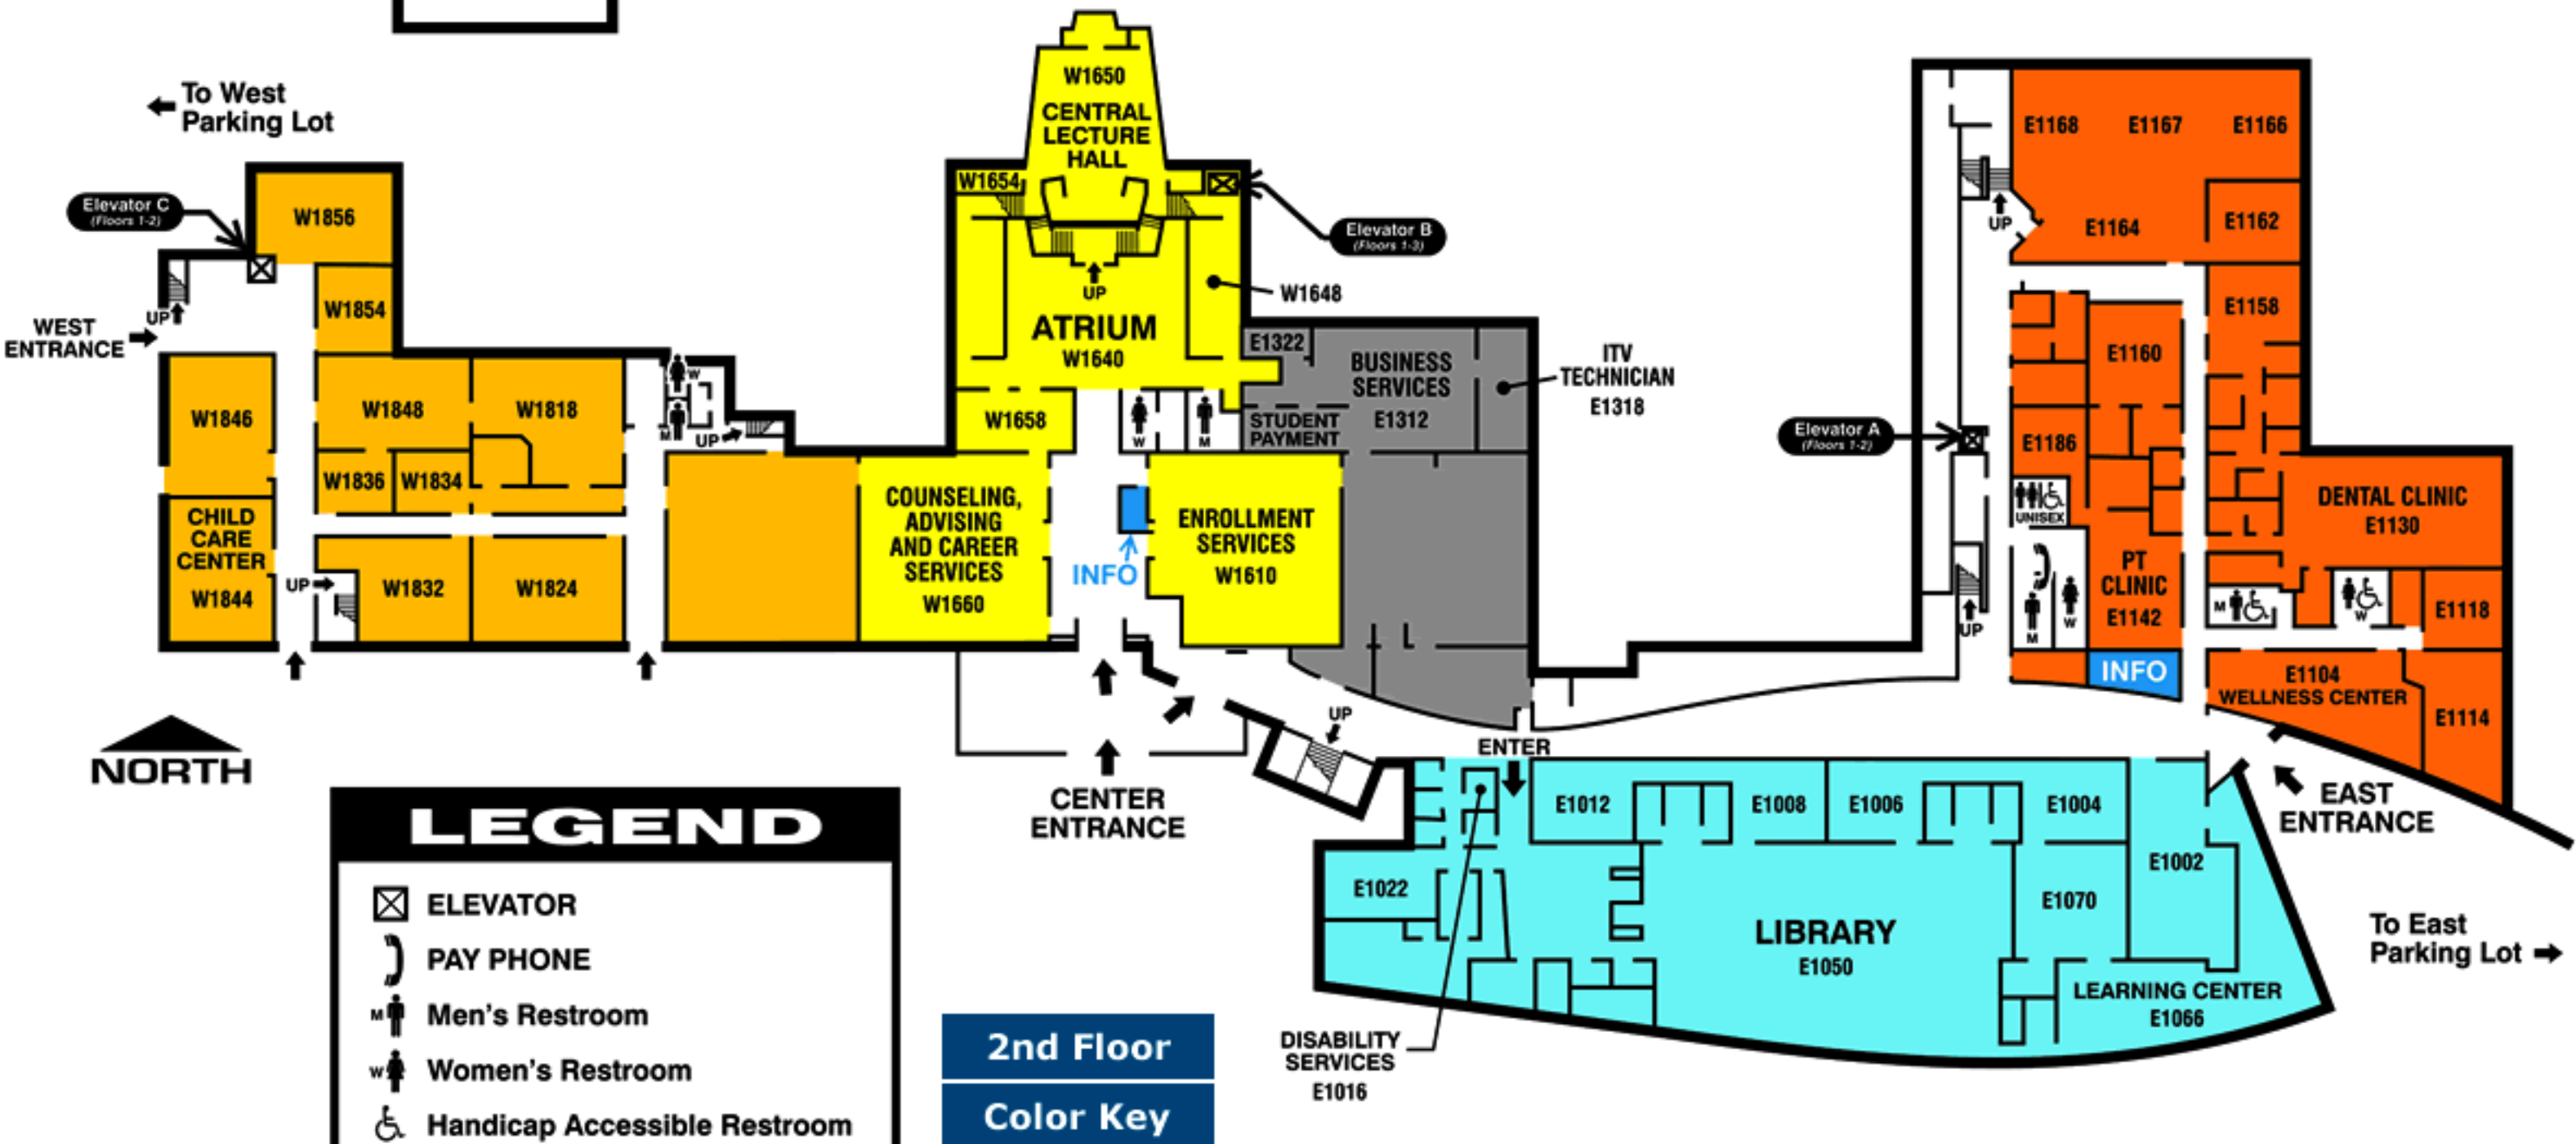

ART BUILDING

2nd Floor
Color Key

LEGEND

- ⊠ ELEVATOR
- ☎ PAY PHONE
- M Men's Restroom
- w Women's Restroom
- ♿ Handicap Accessible Restroom

FIRST FLOOR

To West Parking Lot ←

To East Parking Lot →